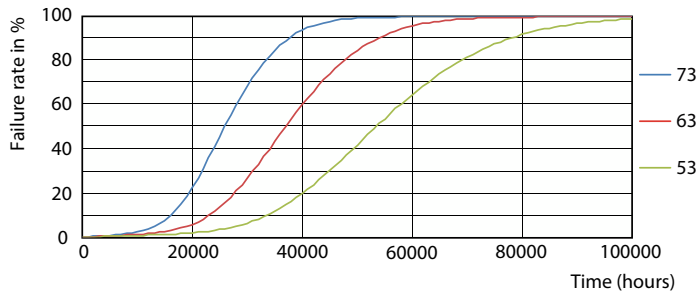

FailureRate