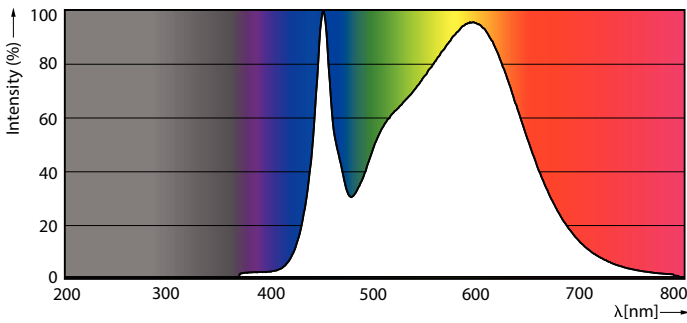

General uniform lighting - CorePro LEDtube 1200mm UO 21.5W 840 T8

Spectral Power Distribution Colour - CorePro LEDtube 1200mm UO 21.5W 840 T8