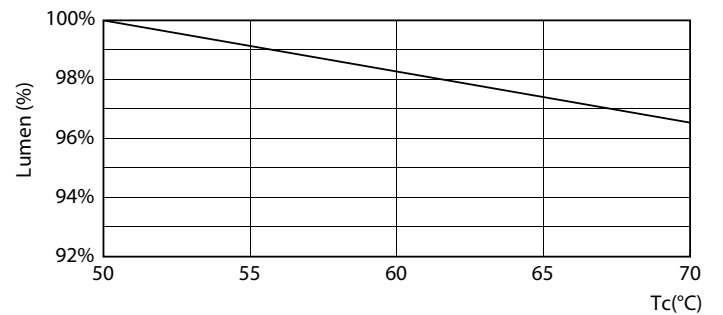

Light Distribution Diagram - CorePro LEDtube 1200mm UO 21.5W 840 T8

Spectral Power Distribution Colour - CorePro LEDtube 1200mm UO 21.5W 840 T8

Levensduur

FailureRate

Lumen Maintenance Diagram - CorePro LEDtube 1200mm UO 21.5W 840 T8